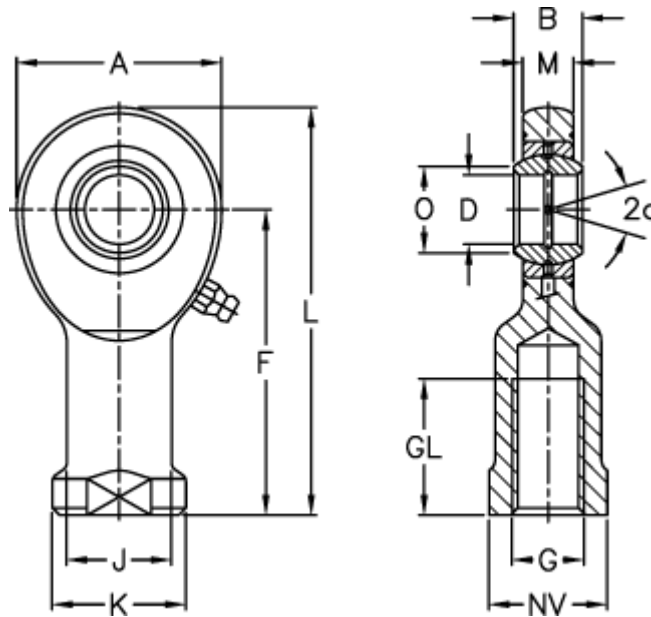

Data Sheet

Article number: 03461030
 Description: Fluro Rod end EI 30-2RS
 Note: 30

Measures

| | | | |
|--------------------|---------|-----------------|---------|
| A | = 73 | J | = 40 |
| a (degrees) | = 6 | K | = 50 |
| B | = 22 | L | = 146.5 |
| D | = 30 | M | = 19 |
| Dynamic drive (kN) | = 62 | NV | = 41 |
| F | = 110 | O | = 34.2 |
| g | = M30x2 | Static drive kN | = 124 |
| GL | = 56 | Weight | = 930 |